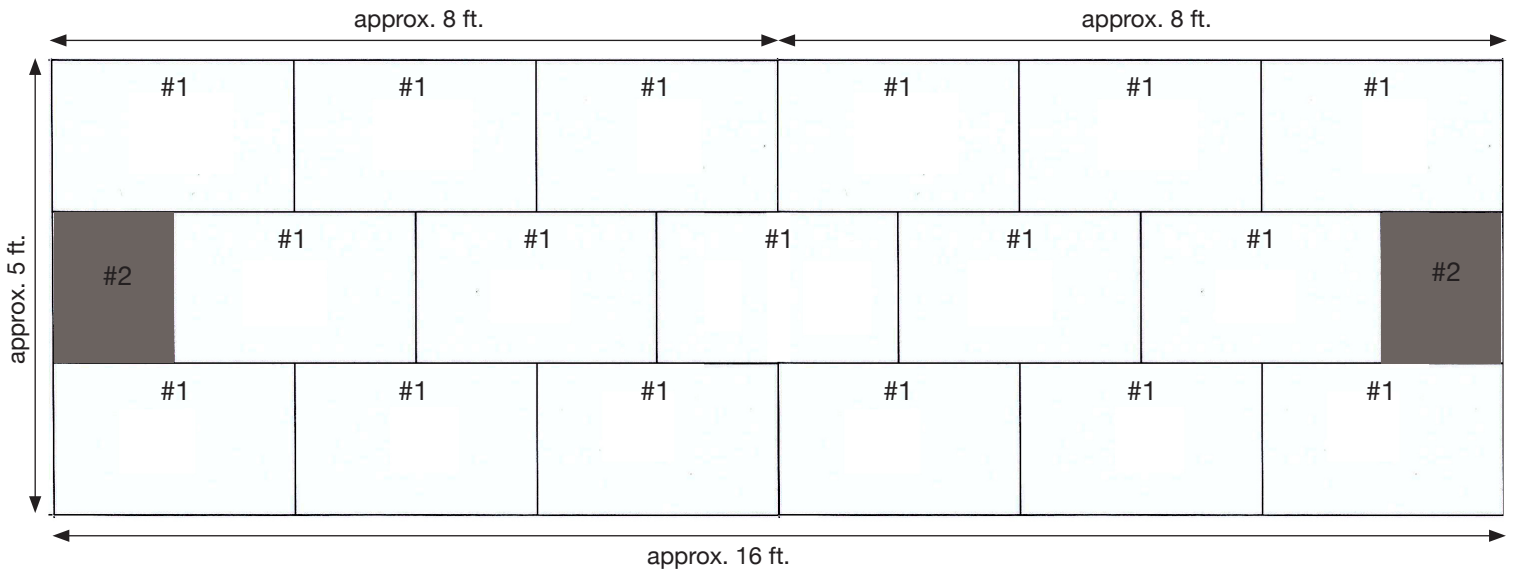

\$13 per sq. ft. delivered to Texas- all inclusive

The 3/4" (2cm) thick limestone tiles shown on the floor display at Round Top have uniform sizes.

#2 tiles pictured are placeholders to help illustrate the repeating pattern of #1 tiles.

Finish:
Light Bush Hammered and Brushed with Antiqued Edge
This is what you saw on display at The Compound, Round Top.

Cut size:
Uniform, 20" width by 32" length.

Transport: 1 month
(20 ft. shipping container will hold 4200 sq. ft. or 20 pallets)

# of pallets	Pallet weight	Area covered in sq.ft. w/10% overage
1	2127 lbs	210
2	4254 lbs	420
3	6381 lbs	630
4	8508 lbs	840
5	10635 lbs	1050
6	12762 lbs	1260
7	14889 lbs	1470
8	17016 lbs	1680
9	19143 lbs	1890
10	21270 lbs	2100
11	23397 lbs	2310
12	25524 lbs	2520
13	27651 lbs	2730
14	29778 lbs	2940
15	31905 lbs	3150
16	34032 lbs	3360
17	36159 lbs	3570
18	38286 lbs	3780
19	40413 lbs	3990
20	42540 lbs	4200